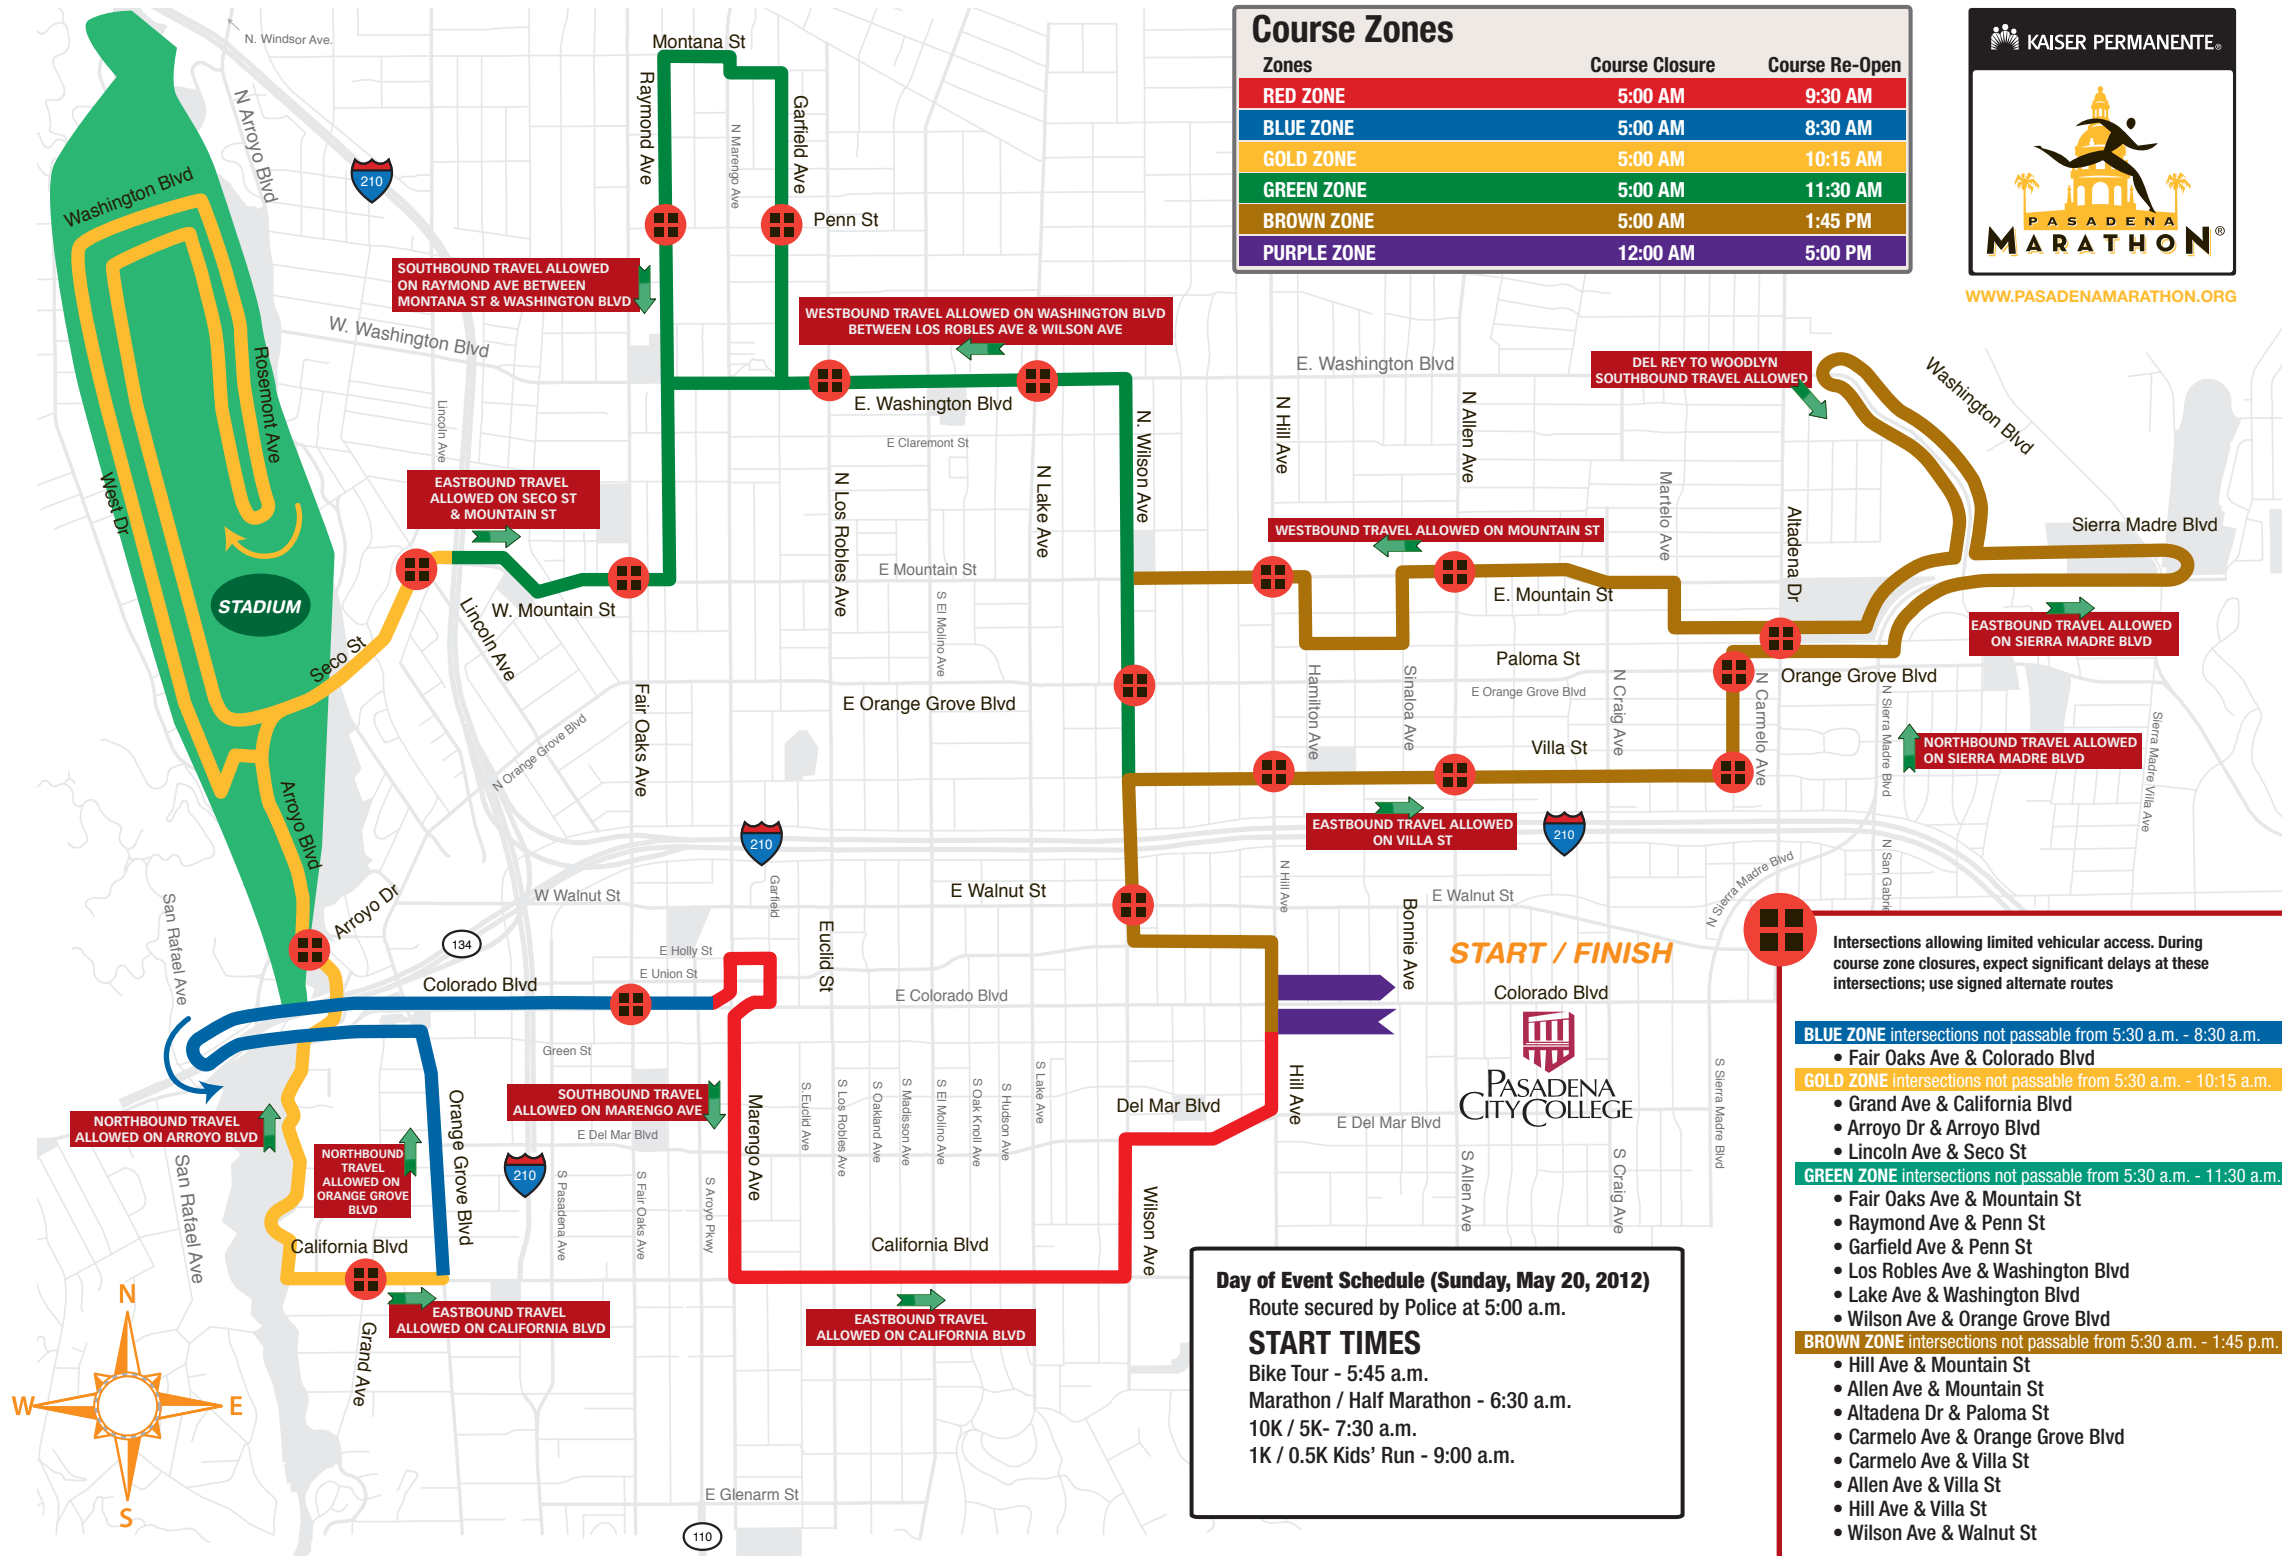

# KAISER PERMANENTE PASADENA MARATHON RESIDENT INFORMATION MAP

MAY 20, 2012

updated 04.26.12

Zones	Course Closure	Course Re-Open
RED ZONE	5:00 AM	9:30 AM
BLUE ZONE	5:00 AM	8:30 AM
GOLD ZONE	5:00 AM	10:15 AM
GREEN ZONE	5:00 AM	11:30 AM
BROWN ZONE	5:00 AM	1:45 PM
PURPLE ZONE	12:00 AM	5:00 PM

**Day of Event Schedule (Sunday, May 20, 2012)**  
 Route secured by Police at 5:00 a.m.  
**START TIMES**  
 Bike Tour - 5:45 a.m.  
 Marathon / Half Marathon - 6:30 a.m.  
 10K / 5K- 7:30 a.m.  
 1K / 0.5K Kids' Run - 9:00 a.m.

- Intersections allowing limited vehicular access. During course zone closures, expect significant delays at these intersections; use signed alternate routes
- BLUE ZONE** intersections not passable from 5:30 a.m. - 8:30 a.m.
    - Fair Oaks Ave & Colorado Blvd
  - GOLD ZONE** intersections not passable from 5:30 a.m. - 10:15 a.m.
    - Grand Ave & California Blvd
    - Arroyo Dr & Arroyo Blvd
    - Lincoln Ave & Seco St
  - GREEN ZONE** intersections not passable from 5:30 a.m. - 11:30 a.m.
    - Fair Oaks Ave & Mountain St
    - Raymond Ave & Penn St
    - Garfield Ave & Penn St
    - Los Robles Ave & Washington Blvd
    - Lake Ave & Washington Blvd
    - Wilson Ave & Orange Grove Blvd
  - BROWN ZONE** intersections not passable from 5:30 a.m. - 1:45 p.m.
    - Hill Ave & Mountain St
    - Allen Ave & Mountain St
    - Altadena Dr & Paloma St
    - Carmelo Ave & Orange Grove Blvd
    - Carmelo Ave & Villa St
    - Allen Ave & Villa St
    - Hill Ave & Villa St
    - Wilson Ave & Walnut St