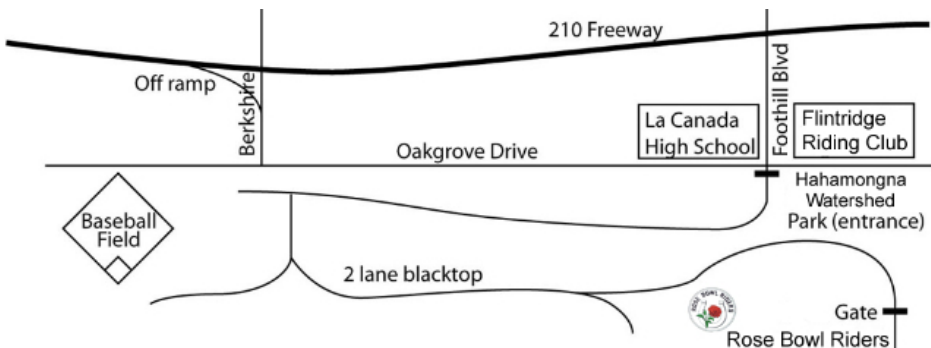

Thank you to DaMoor's for their continued support !!

Now carrying the Beval Butet Saddle!

Da Moor's Feed & Tack

We have the best selection of sportswear for men, women and children - at great prices!

*Ariat • Beval • Charles Owen
Edgewood • Goode Rider
Horseware Ireland • KL Select
R. J. Classics • Tailored Sportsman
Tipperary Helmets • Wellington
and much more!*

1532 Riverside Dr. Glendale, CA 91201
818-242-2841 or 800-422-TACK
Mon - Fri 9 a.m. - 7 p.m., Sat 9 a.m. - 6 p.m., Sun 10 a.m. - 4 p.m.

www.rosebowlriders.org

Learn to Ride at RBR!

Join the many riders who enjoy taking lessons at the beautiful Rose Bowl Riders Equestrian Facility in Pasadena! School horses available for all levels.

Call today to set up a meet and greet and your first lesson!

Katherine Ginzton

Hunters, Jumpers and Equitation for all levels.
818-516-5008